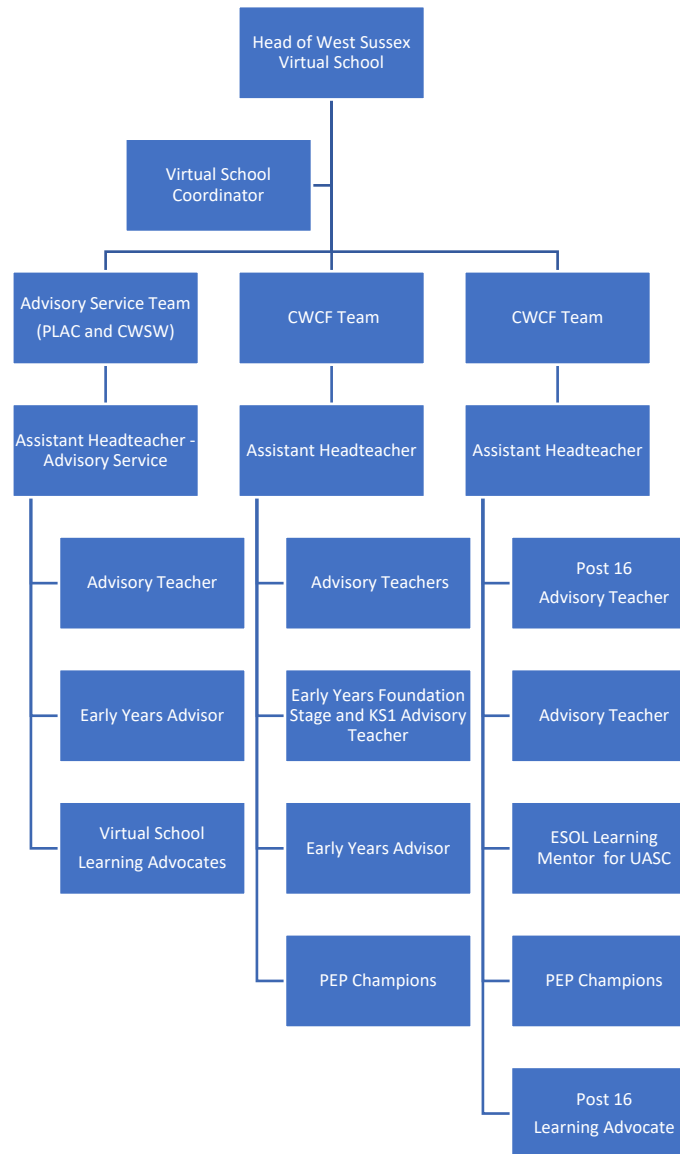

West Sussex Virtual School Team

Wider team (not direct reports):

- Research Officer
- Attendance Officer
- Educational Psychologist
- Educational Psychologist

Team	Role	Name	Email Address
Whole School	Head of WSVS	Sarah Clark	sarah.clark@westsussex.gov.uk
Whole School	Virtual School Coordinator	Marriane Corney	marriane.corney@westsussex.gov.uk
Advisory Service Team	Assistant Headteacher – Advisory Service	Carrie O’Rourke	carrie.o'rourke@westsussex.gov.uk
Advisory Service Team	Advisory Teacher	Pam Barnes	pam.barnes@westsussex.gov.uk
Advisory Service Team	Early Years Advisor	Naomi Franklin	naomi.franklin@westsussex.gov.uk
Advisory Service Team	Virtual School Learning Advocate	Asha Heys-Limonard	asha.heys-limonard@westsussex.gov.uk
Advisory Service Team	Virtual School Learning Advocate	Alicia Hyland	alicia.hyland@westsussex.gov.uk
CWCF Team	Assistant Headteacher	Sarah Albery	sarah.albery@westsussex.gov.uk
CWCF Team	Advisory Teacher	Laura Fogden	laura.fogden@westsussex.gov.uk
CWCF Team	Advisory Teacher	Caroline O’Halloran	caroline.o'halloran@westsussex.gov.uk
CWCF Team	Early Years Foundation Stage and Key Stage 1 Advisory Teacher	Gemma Peck	gemma.peck@westsussex.gov.uk
CWCF Team	Early Years Advisor	Emma Hoare	emma.hoare@westsussex.gov.uk
CWCF Team	PEP Champion	Debbie Murphy	debbie.murphy@westsussex.gov.uk
CWCF Team	PEP Champion	Julie Cruise	Julie.cruise@westsussex.gov.uk
CWCF Team	Assistant Headteacher	Kimberley Craig	kimberley.craig@westsussex.gov.uk
CWCF Team	Post 16 Advisory Teacher	Deborah Johnson-Cadwell	deborah.johnson-cadwell@westsussex.gov.uk
CWCF Team	Post 16 Learning Advocate	Maria Terry	Maria.terry@westsussex.gov.uk
CWCF Team	Advisory Teacher	Richard Boxall	richard.boxall@westsussex.gov.uk
CWCF Team	ESOL Learning Mentor for UASC	Delia Catley	delia.catley@westsussex.gov.uk
CWCF Team	PEP Champion	Heloise Howarth-Moore	heloise.howarth-moore@westsussex.gov.uk